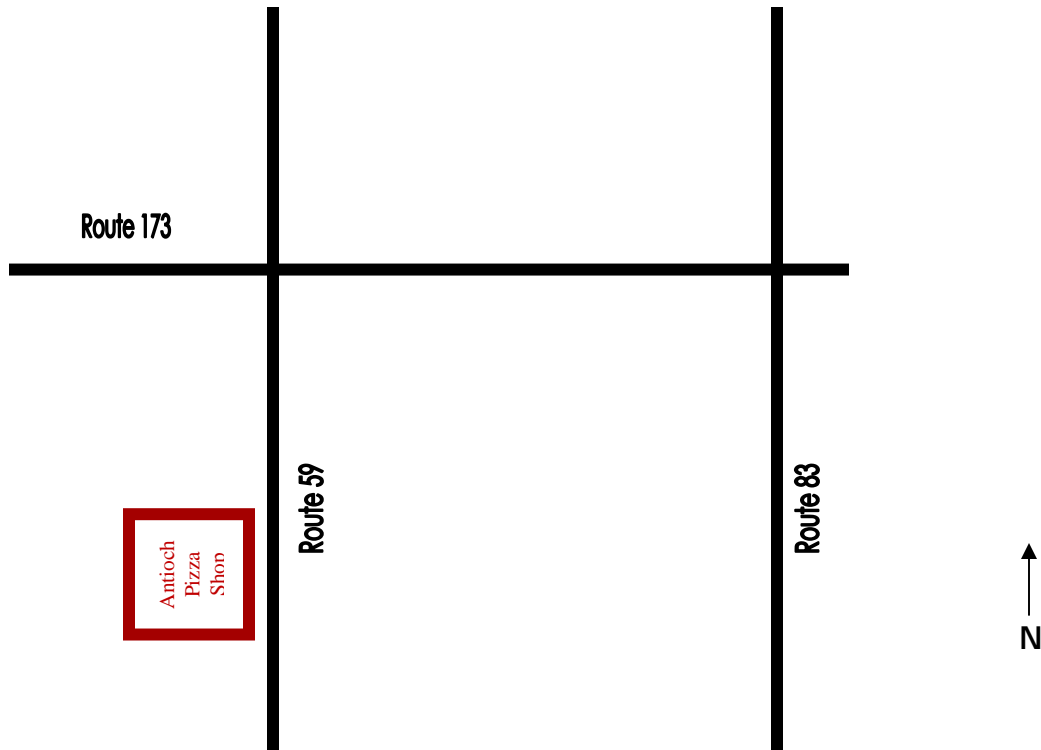

Location

From the North: Take route 83 south, turn left on Rt. 173, turn left on Rt. 59, shop will be on the right about one block south of Rt. 173.

From the South: Take 59 north, the shop will be on the left about one block south of Rt. 173.

From the East: Take Rt. 173 west, turn left on Rt. 59, shop will be on the right about one block south of Rt. 173.

From the West: Take Rt. 173 east, turn right on Rt. 59, shop will be on the right about one block south of Rt. 173.